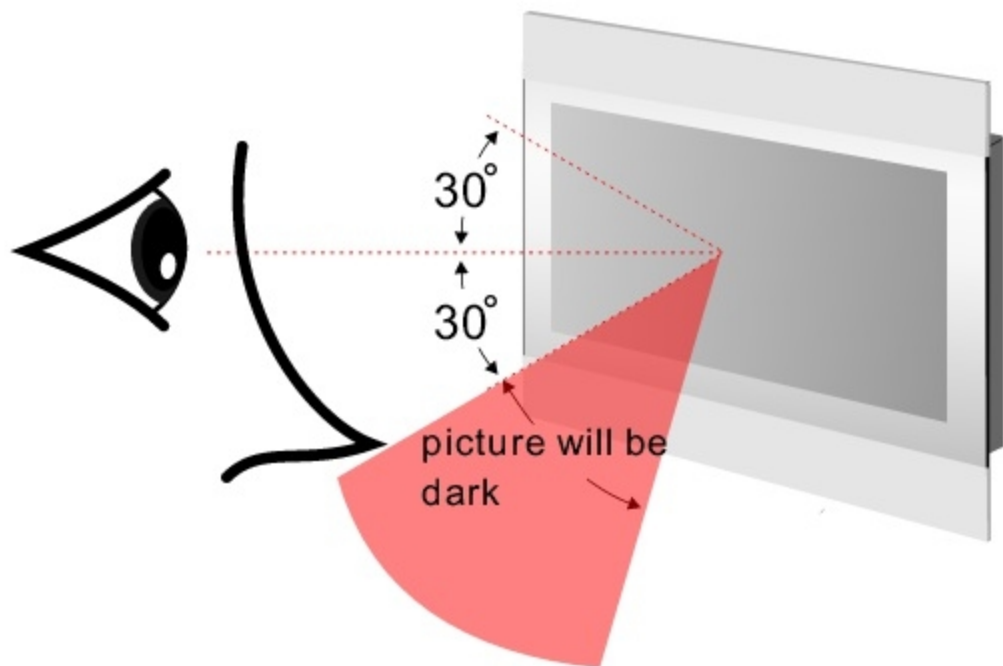

# Optimum Viewing Angle

if you are viewing the screen at a sharper angle and find the picture is dark, then adjust brightness under user settings in the menu.